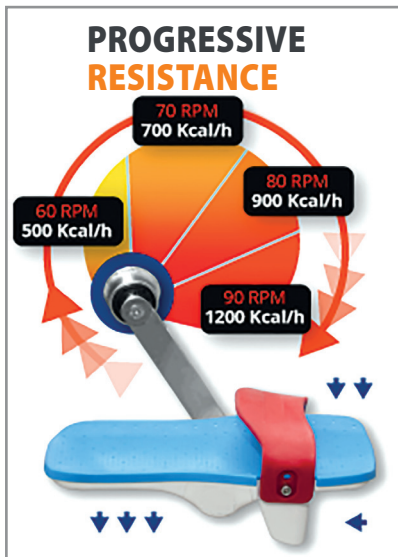

SPORT PREMIUM

Commercial pool fitness solution

Sports training and intensive aquafitness!

Pedal tested biologically
Class VI 6.6.1 ISO
10993-5/10/11
Made in France

Ideal for intensive aquafitness sessions

Long term warranty on stainless steel

Ergonomic adjustable posture

Pedal tested for comfort barefoot use