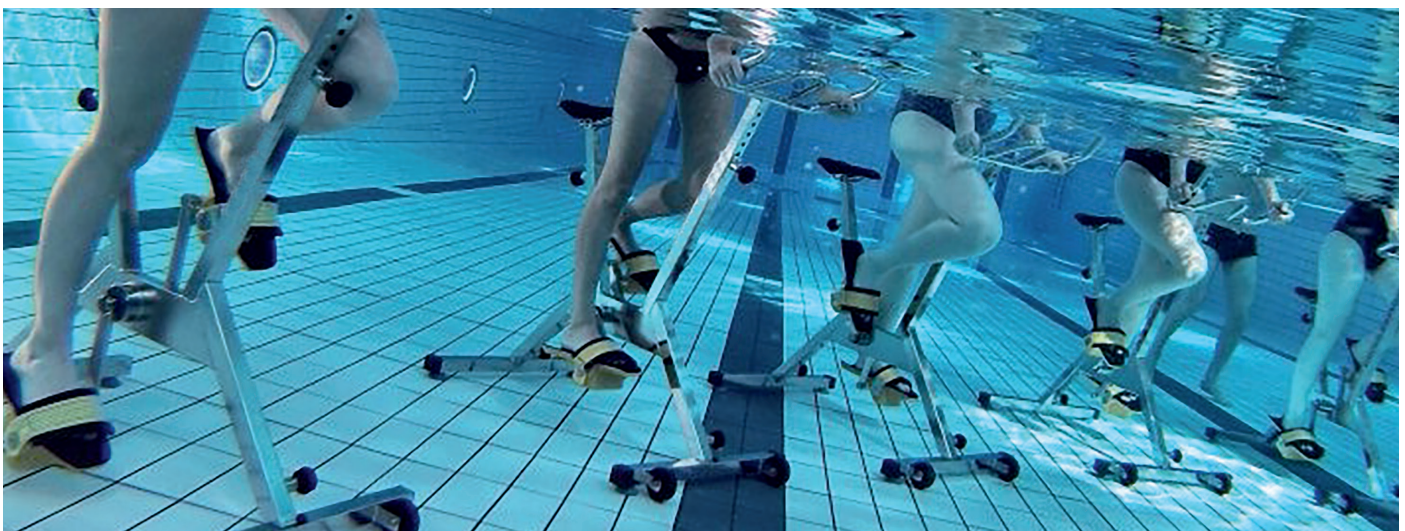

Long term warranty on stainless steel

Ergonomic adjustable posture

Pedal tested for comfort barefoot use

Technical data

**SPORT
PREMIUM**

Weight	15,2 kg
Material	Stainless steel 316 L
Depth of use	110 - 150 cm
Dimensions	84 x 60,4 x 120 cm
Suction cup	4
Wheels	2 front
Brake	Without
References	z247f0492-006

Bike options

Height and depth adjustable seat

Multi-exercise bar

Bottle holder and bottle optional

Water descent ramp

Double inclined plane lets rolling the aquabike and descent it to the water at the place of the ladder into the pool of 1 meter deep.
Made of electro polished stainless steel.
Dimensions : 2,10m x 0,88m.
Tailor-made:
according to your pool configuration
(contact us).